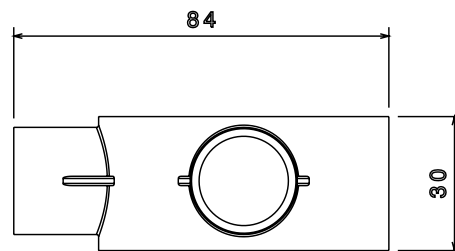

PRODUCT CODE: PB3W
PVC CONDUIT BOX

DESCRIPTION

20mm Angle PVC Conduit Box

FINISH

White

MATERIAL

PVC

PACKAGING

Packed in qty 20

ADDITIONAL NOTES

Manufactured to BS4607 part 1
Product includes 2 x M4 Brass Inserts

Isometric view

Side view

Front view

Top view