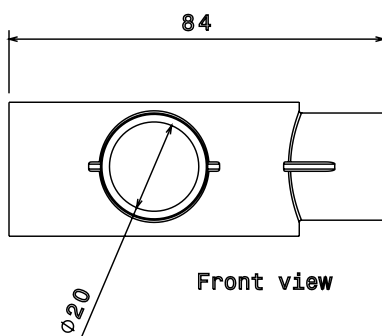

Packed in qty 20

ADDITIONAL NOTES

Manufactured to BS4607 part 1
Product includes 2 x M4 Brass Inserts

Isometric view

Side view

Front view

Top view